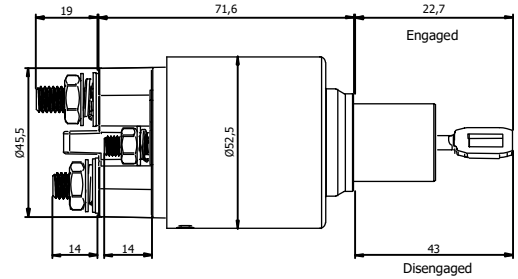

Marş Otomatığı / Starter Solenoids
Ürün Tipi / Replacing: Bosch

Ürün Numarası
Product Code **SBO-0371**

Volt 12V

Uygun Oem No 0331304053
Replacing Oe-Ref 2339304001
2339304053

Marş Motor No 0001106011
Unit No 0001106019
0001106020
0001107016
0001107040
0001107041
0001107046
0001107059
0001107082
0001107107
0001108121
0001108122
0001108155
0001108168
0001113010

Araç Model FORD
Vehicle Model MONDEO II 1996 2000