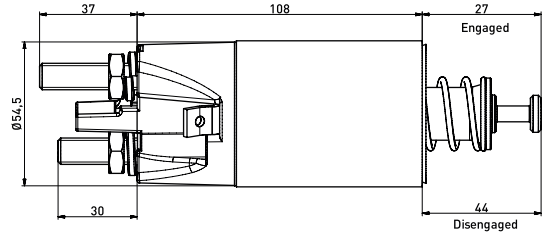

Marş Otomatığı / Starter Solenoids
Ürün Tipi / Replacing: Mitsubishi

Ürün Numarası
Product Code **SMI-2897**

Volt 24V

Uygun Oem No M371XB4171
Replacing Oe-Ref M371XB4178
M371XB4180
M371XB6571
M373XB6571

Marş Motor No Unit No	M009T60471	M9T60172	M9T62071
	M009T60671	M9T60371	M9T62571
	M009T60672	M9T60372	M9T62572
	M009T61571	M9T60471	M9T62671
	M009T62172	M9T60671	M9T62971
	M009T62671	M9T60672	M9T64671
	M009T62671AM	M9T61171	M9T64771
	M8T60171	M9T61471	M9T64971
	M8T62471	M9T61474	M9T64972
	M8T62671	M9T61571	
	M8T63271	M9T61971	

Araç Model Vehicle Model	MAN	VOLVO
	Tga 18.480 2002	Fe 240-18
	Tga 18.530 2002	Fe 240-26
	Tga 18.530 2002	Fe 260-18
	Tga 24.480 2002	Fe 240-26
	Tga 24.530 2001	Fe 260-18
	Tga 26.480 2002	Fe 260-26
	Tga 28.480 2002	Fe 280-18
	Tga 28.530 2002	Fe 280-26
	Tga 32.480 2002	Fe 300-18
	Tga 23.480 2002	Fe 300-18
	Tga 33.530 2002	Fe 300-26 2012
	Tga 35.480 2003	Fh 400
	Tga 35.530 2004	Fh 440
	Tga 40.480 2004	Fh 480 2005
	Tga 41.530 2002	Fh 520 2005
		Fh 420
	RENAULT	Fh 460 2009
	Magnum	Fh 500 2005
	Premium	
	Kera	
	Midlum	
	Manager	
	Maxter