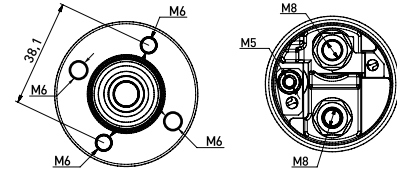

Marş Otomatığı / Starter Solenoids
Ürün Tipi / Replacing: Mitsubishi

Ürün Numarası
Product Code **SMI-2993**

Volt 12V

Marş Motor No Unit No	M000T35771	M0T35471	M0T86181
	M000T86181	M0T35671	M0T87881
	M000T87881	M0T35771	M0T91581
	M000T91581	M0T46371	M0T93381
	M001T85681	M0T46371	M1T85681
	M001T85781	M0T46371ZT	M1T85781
	M001T85981	M0T46371ZT	M1T85981

Araç Model
Vehicle Model

DACIA
Dokker 1.5 Dc,
Duster 1.5 Dc,
Logan 1.5 Dc,
Sandero 1.5 Dc

Renault
Clio 1.5 Dc,
Fluence 1.5 Dc,
Kangoo 1.5 Dc,
Megane 1.5 Dc,
Scenic 1.5 Dc

NISSAN
Almera 1.5 Dc,
Micra 1.5 Dc,
Qashqa 1.5 Dc