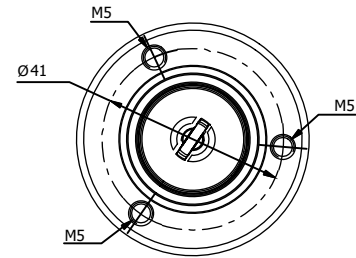

Marş Otomatığı / Starter Solenoids
Ürün Tipi / Replacing: Bosch

Ürün Numarası
Product Code **SBO-0371**

Volt 12V

Uygun Oem No 0331304053
Replacing Oe-Ref 2339304001
2339304053

Marş Motor No 0001106011
Unit No 0001106019
0001106020
0001107016
0001107040
0001107041
0001107046
0001107059
0001107082
0001107107
0001108121
0001108122
0001108155
0001108168
0001113010

Araç Model FORD
Vehicle Model MONDEO II 1996 2000