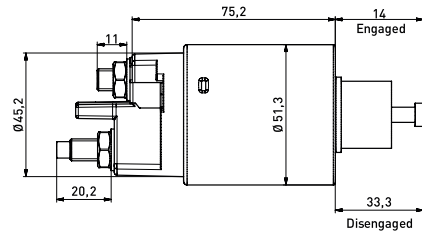

Marş Otomatığı / Starter Solenoids
Ürün Tipi / Replacing: Mitsubishi

Ürün Numarası
Product Code **SMI-2993**

Volt 12V

Marş Motor No Unit No	M000T35771	M0T35471	M0T86181
	M000T86181	M0T35671	M0T87881
	M000T87881	M0T35771	M0T91581
	M000T91581	M0T46371	M0T93381
	M001T85681	M0T46371	M1T85681
	M001T85781	M0T46371ZT	M1T85781
	M001T85981	M0T46371ZT	M1T85981

Araç Model
Vehicle Model

DACIA
Dokker 1.5 Dc,
Duster 1.5 Dc,
Logan 1.5 Dc,
Sandero 1.5 Dc

Renault
Clio 1.5 Dc,
Fluence 1.5 Dc,
Kangoo 1.5 Dc,
Megane 1.5 Dc,
Scenic 1.5 Dc

NISSAN
Almera 1.5 Dc,
Micra 1.5 Dc,
Qashqa 1.5 Dc