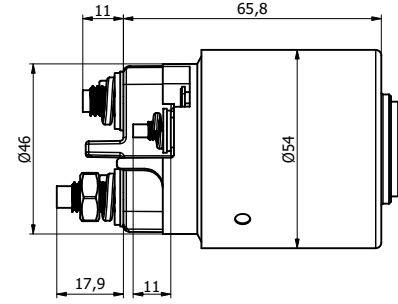

AX 10 1986-1992,
AX 10 10 1997-1998,
AX 10 E 1986-1988,
AX 10 1986-1998,
AX 11 Cat 1988-1989,
AX 11 1986-1997,
AX 11 11 1991-1996,
AX 11 11 4x4 1991-1992,
AX 13 13 Sport 1987-1988,
AX 14 14 1986-1996,
AX 14 14 GTi 1991-1996,
AX 14 1,4 4x4 1988-1996,
AX 15 D 1994-1992,
C15 10 1988-1995,
Acadiane 6 with M28/1 engine 1978-1988
Ami 8 (AM3) with M28 engine 1969-1977
Ami Breack 8 (AM3) with M28 engine 1969-1977
Dyane 4 with A79/0 engine 1967-1968
Dyane 4 with A79/1 engine 1968-1975
Dyane 6 with M28 engine 1972-1980
Dyane 6 with M28/1 engine 1968-1984
Mehari 06 with M28/1 engine 1979-1987
Mehari 4x4 with A06/635 engine 1979-1987

FIAT

Fiorino 13 2007

PEUGEOT

106 10 1991-1996,
106 I 15 D 1994-1996,
1007 16 2005

RENAULT

Fuego 14 1980-1985,
R4 08 1962-1989,
R5 08 1982-1984,
Rodeo 08 4 1971-1981