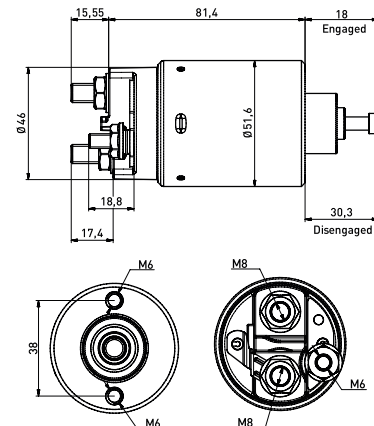

Marş Otomatığı / Starter Solenoids
Ürün Tipi / Replacing: Ford

Ürün Numarası
Product Code **SFO-1761**

Volt 12V

Uygun Oem No	E3RZ11390A	SW2506
Replacing Oe-Ref	F3RZ11390A	SW2507
	F3RZ11390B	XS6U11390AA
	F78Z11390AA	XS7U11390AA

Marş Motor No	1S4U11000AA	5268413	97VB11000AA
Unit No	1S7U11000AA	6G9N11000EB	98AB11000BC
	1S7U11000AB	6G9N11000FA	98VB11000BA
	1S7U11000AC	6L5Z11002ARM	F20U11131AA
	1S7U11000BA	93BB11000JB	F3RZ11002A
	2T1411000BA	93BB11000KD	F3RZ11002B
	3R8311000AA	97BB11000BB	F77U11000AA

Araç Model **FORD**
Vehicle Model Connect, Escort, Focus, Fiesta, Mondeo, Tourneo, Transit