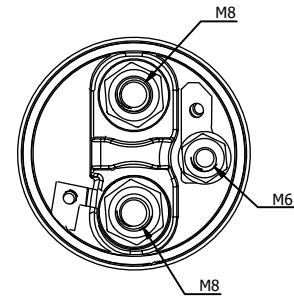

Marş Otomatığı / Starter Solenoids
Ürün Tipi / Replacing: Bosch

Ürün Numarası
Product Code **SBO-0371**

Volt 12V

Uygun Oem No 0331304053
Replacing Oe-Ref 2339304001
2339304053

Marş Motor No 0001106011
Unit No 0001106019
0001106020
0001107016
0001107040
0001107041
0001107046
0001107059
0001107082
0001107107
0001108121
0001108122
0001108155
0001108168
0001113010

Araç Model FORD
Vehicle Model MONDEO II 1996 2000