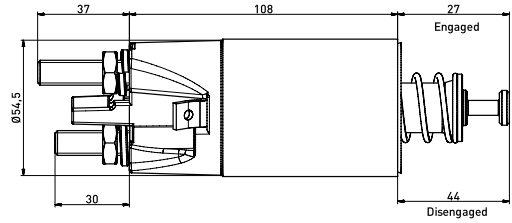

Marş Otomatığı / Starter Solenoids
Ürün Tipi / Replacing: Mitsubishi

Ürün Numarası
Product Code **SMI-5897**

Volt 24 V

Uygun Oem No M371XB2171 M371XC3571
Replacing Oe-Ref M371XB2371 ME701442
M371XB2571 ME701443
M371XB3571

Marş Motor No M008T60371 M8T60372 M8T85671
Unit No M008T60372 M8T60373 M8T85771
M008T60373 M8T60471 M8T87271
M8T60071 M8T62271 M93R3007SE
M8T60071A M8T85071 M9T64671
M8T60071C M8T85271 ME077796
M8T60271 M8T85271B ME220480
M8T60371 M8T85571

Araç Model CAT - 3066T 320C

Vehicle Model

MITSUBISHI - Canter 3.3 1986 - 1992, Canter 3.9
Td 1996 -> Fuso 3.9 1999 -> Fuso 4.2 1999 ->
Fuso Canter 3.9 1999 - 2004, Forklift, Pajero 3.2 2000

KOBELCO - Sk210v1