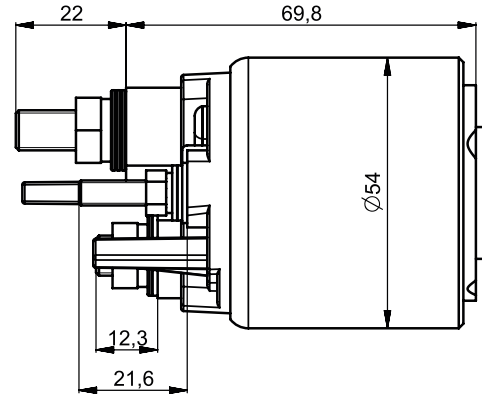

Marş Otomatığı / Starter Solenoids
Ürün Tipi / Replacing: Valeo

Ürün Numarası
Product Code **SVA-5494**

Volt 12V

Uygun Oem No
Replacing Oe-Ref 594610, 594653

Marş Motor No	233003329R	438224	D7E47
Unit No	7711135334	458388	D7E48
	82006242588	38163	FS10E3
	8200624258B	458179	TS10E3
	8200836473,	458364	TS12E9
	8200836473B	D7E27	V1276WA

Araç Model
Vehicle Model

DACIA

Dokker 16 16V 2012
Dokker Express 16 16V 2012
Duster 16 16V 2010
Duster 16 16V 4x4 2010
Duster 16 16V Flex 2011
Duster 16 16V LPG 2011
Lodgy 16 2012
Logan 114 2007
Logan 14 i 2004
Logan 14 MPi 2006
Logan 16 2007
Logan 16 16V Flex 2011
Logan 16 16V Flexifuel 2009
Logan 16 Flexfuel 2010
Logan 16 i 2004
Logan 16 LPG 2008
Logan 16 MPi 85, 2010
Logan 16 2007
Logan 16 MCV 2007
Sandero 14 2008
Sandero 16 2007
Sandero 16 Hi-Flex 2007
Sandero 14 MPi LPG 2009
Sandero 16 16V 2011
Sandero 16 Flexfuel 2011
Sandero 16 MPi 85 2010

RENAULT

Clio 16 Hi-Flex 2005-2010
Kangoo 16 16V 2008
Kangoo 16 16V Express 2008
Kangoo 16 16V Express LPG 2008
Kangoo 16 16V Hi-Flex 2008
Kangoo 16 Be Bop 2009
Megane Grand Tour
Megane 14 2003
Megane 14 16V 1999-2003
Megane 16 2003-2005
Megane 16 16V 2002...2009
Megane 16 16V Flex-Fuel 2008
Megane 16 FlexFuel 2007
Megane 16 Hi-Flex 2006
Laguna 16 16V 2005
Scenic 16 i 16V 2003
Scenic 14 2003
Grand Scenic 16 2004
Grand Scenic 16 2006
Scenic 16 16V 2007
Fluence 16 16V 2010
Modus

NISSAN

Kubistar 16 16V X76 2003